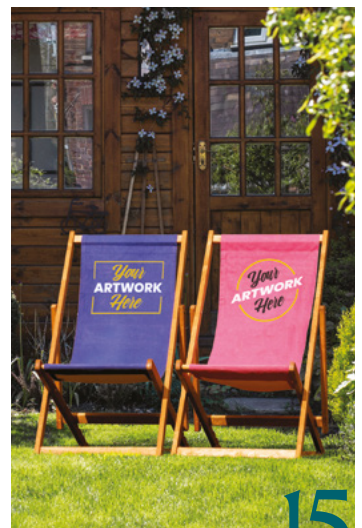

Make life easier...

Many of South Westerly's high-end products are available to buy online.

- **STEP 1** Visit deckchairshop.co.uk to browse the products
- **STEP 2** Add to basket
- **STEP 3** Pay securely online
- **STEP 4** Wait for notification that your order is on its way
- **STEP 5** Receive your order direct from our UK warehouse

You could be relaxing on your deckchair by the weekend.

Tel: 01726 982105
Website: deckchairshop.co.uk